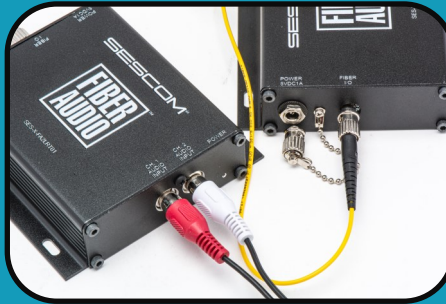

CASE STUDY: Audio Fiber Extenders

Simple Solution to Extend Audio Signals on the North Penn Television School Campus in Lansdale, PA

"In this digital world, this analog guy appreciates the simplicity of the Sescom fiber extender units to send high-quality audio quickly and easily from any of my locations back to our TV studio."

Overview

When the North Penn Television Campus of the North Penn School District, in Lansdale, PA, moved to a fully digital environment, they installed SMPTE stadium fiber connections to five different areas within the building to allow for multiple camera shots. In each location they also installed eight ST single-mode fiber to move other audio and video signals in addition to the camera feeds.

Challenge

They needed a simple digital audio solution to send back mixes, announcers, wild mics, etc. to the studio to complement camera feeds over the SMPTE connections.

Solution

The school purchased Sescom SES-X-FA2 audio fiber extenders to send two channels of audio over an ST fiber connection. The extender is powered by the included battery or power adapters, making it easy to deploy the devices where they are needed with no configuration, special software, or servers. These units can also send a mix from an audio console and provide a wild mic where needed.

For larger venues and sporting events, they required a return audio feed and installed the Sescom SES-X-FA2LXBT01 audio fiber extender. This extender provides two channels of audio and two channels of return audio for their play-by-play and color commentary feeds with a simple ST connection on the unit back to the studio over single-mode fiber. Again, no configuration necessary, it works out of the box.